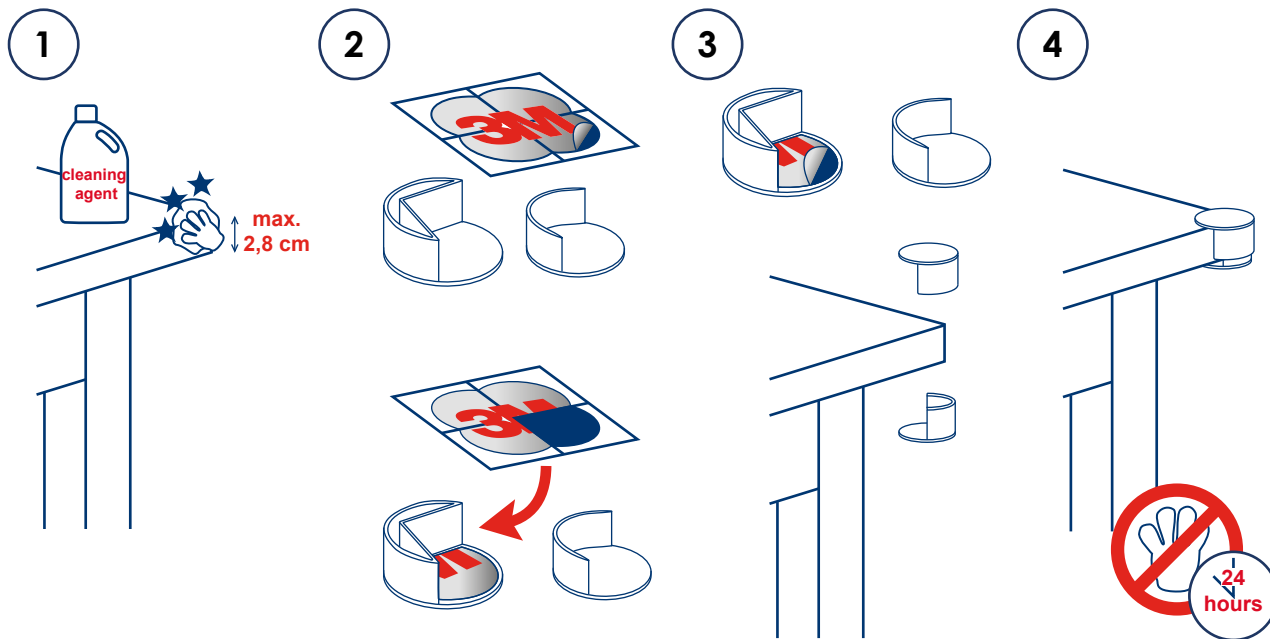

# CORNER GUARD TABLE

## Instructions

Suitable for plastic, glass, wood and metal.

Made of PE, non-toxic.