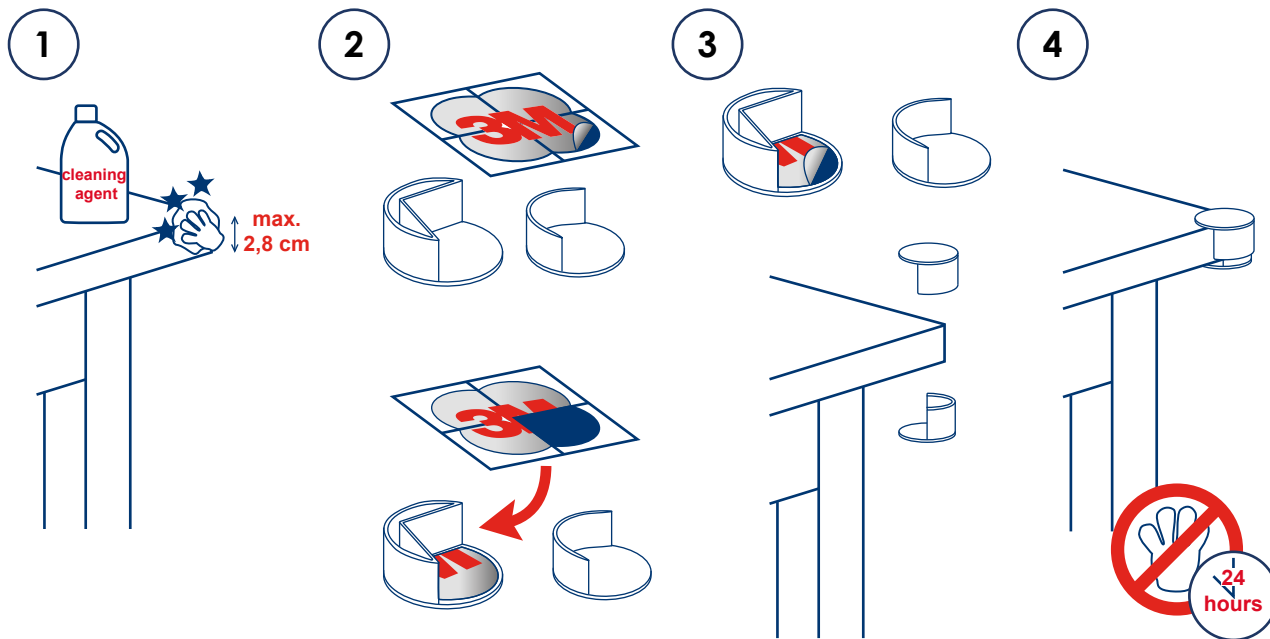

CORNER GUARD TABLE

Instructions

Suitable for plastic, glass, wood and metal.

Made of PE, non-toxic.